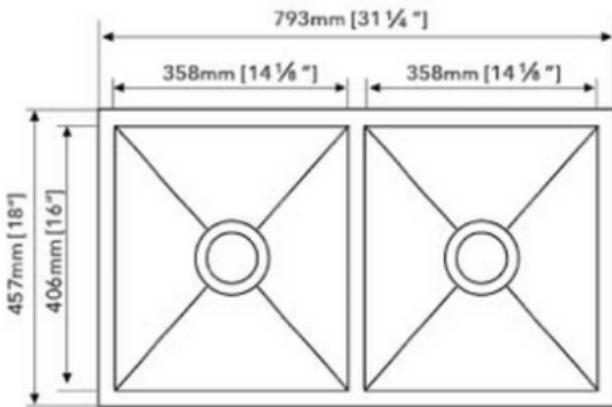

STAINLESS STEEL SINK

SPECIAL ORDER

MODEL: SS-114-20-3118A0

DEPTH	GAUGE
9"	18

- Zero Radius Dual Bowl Sink 50/50
- Dimensions: 31-1/4"x18"
- Material: SS304
- Finish: Brushed

Undercoated and Sound Pads

3-1/2" Drain Opening